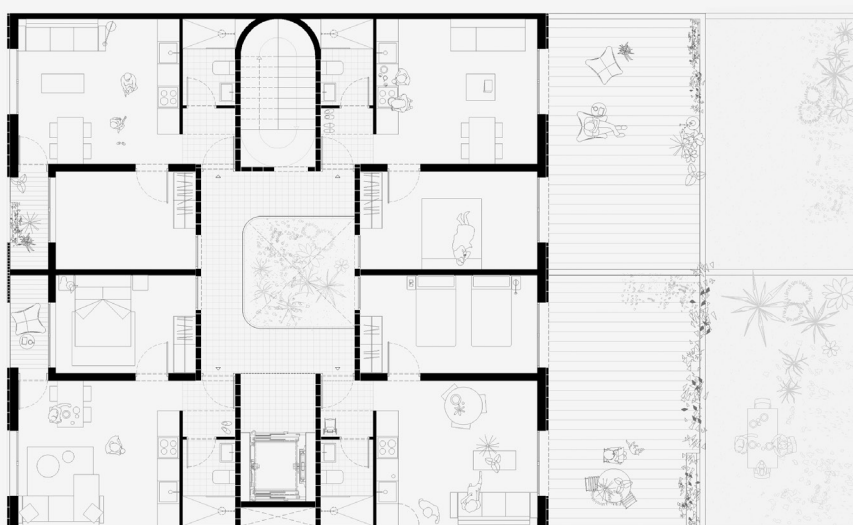

Housing Sabadell

Architects	Laboqueria Arquitectura
Technical Architecture	Clauda
Engineering & Sustainability	Ecopime
Structure	OTG3
Project phase	En Construcción
Location	Sabadell
Images	Architectureonpaper