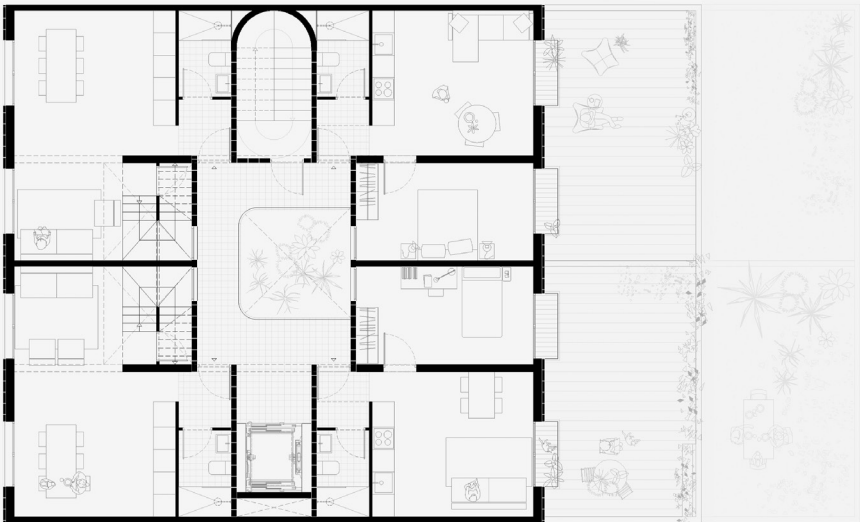

Housing Sabadell