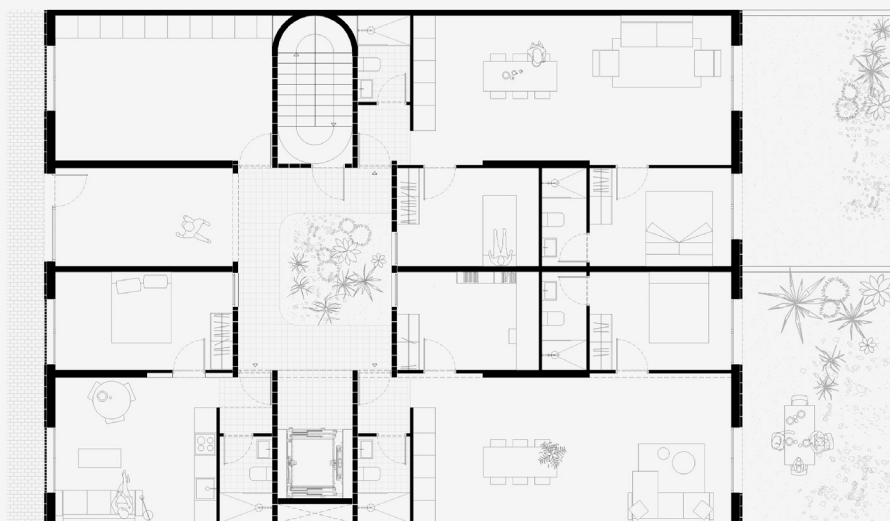

Housing Sabadell

Architects	Laboqueria Arquitectura
Technical Architecture	Clauda
Engineering & Sustainability	Ecopime
Structure	OTG3
Project phase	En Construcción
Location	Sabadell
Images	Architectureonpaper