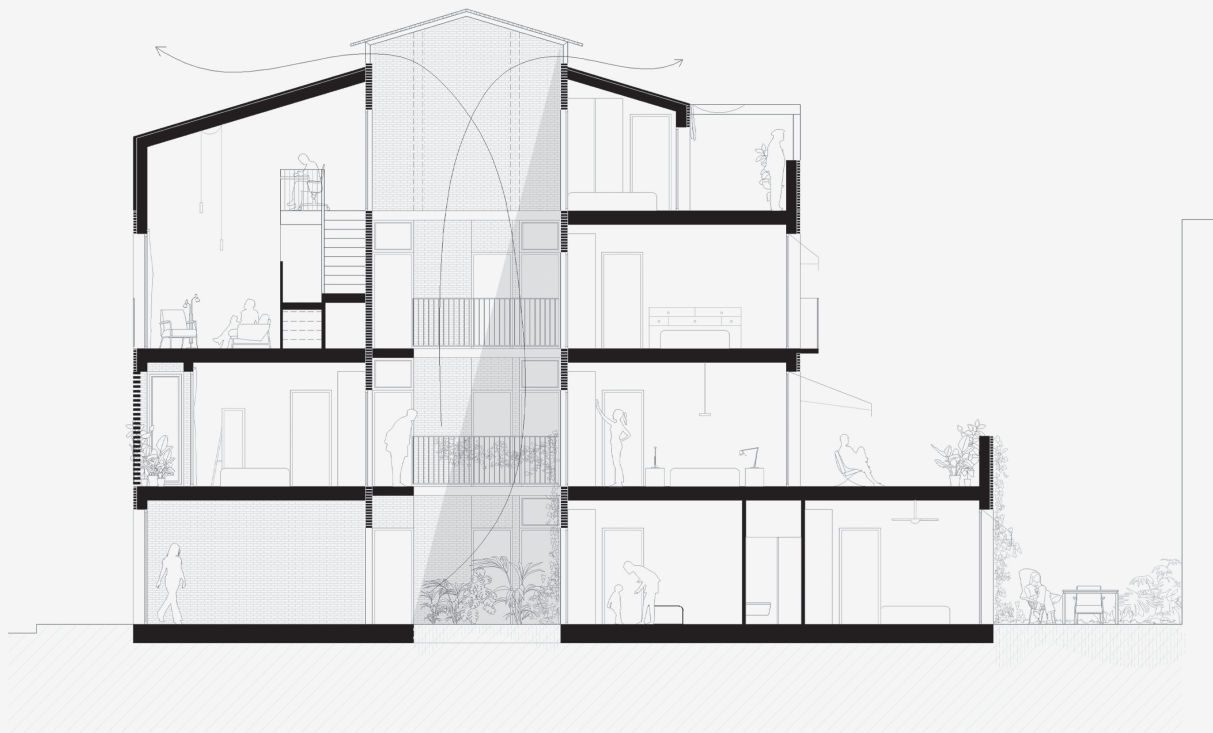

Housing Sabadell

Bruc, 13 1-1
08010 Barcelona

C/ Urgell 57 baixos,
25300 Tàrraga

info@laboqueria.net
932 120 956

📷 @laboquierarquitectura
in Laboqueria Arquitectura