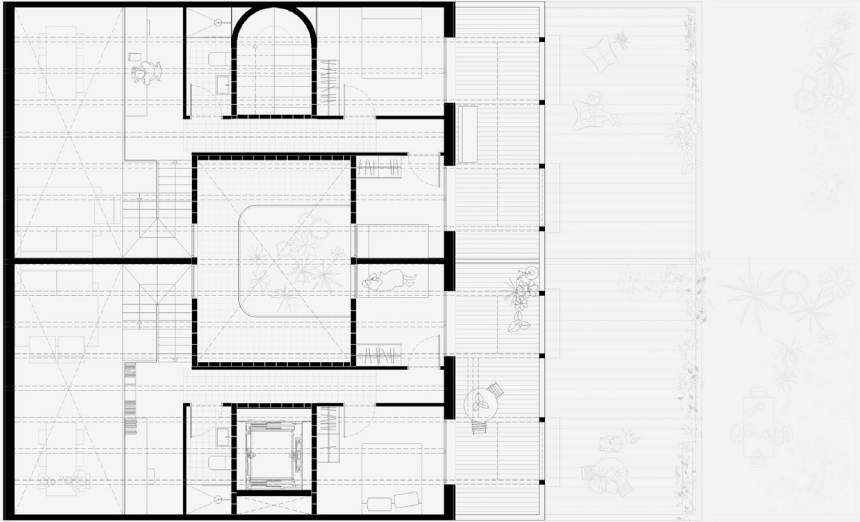

Housing Sabadell